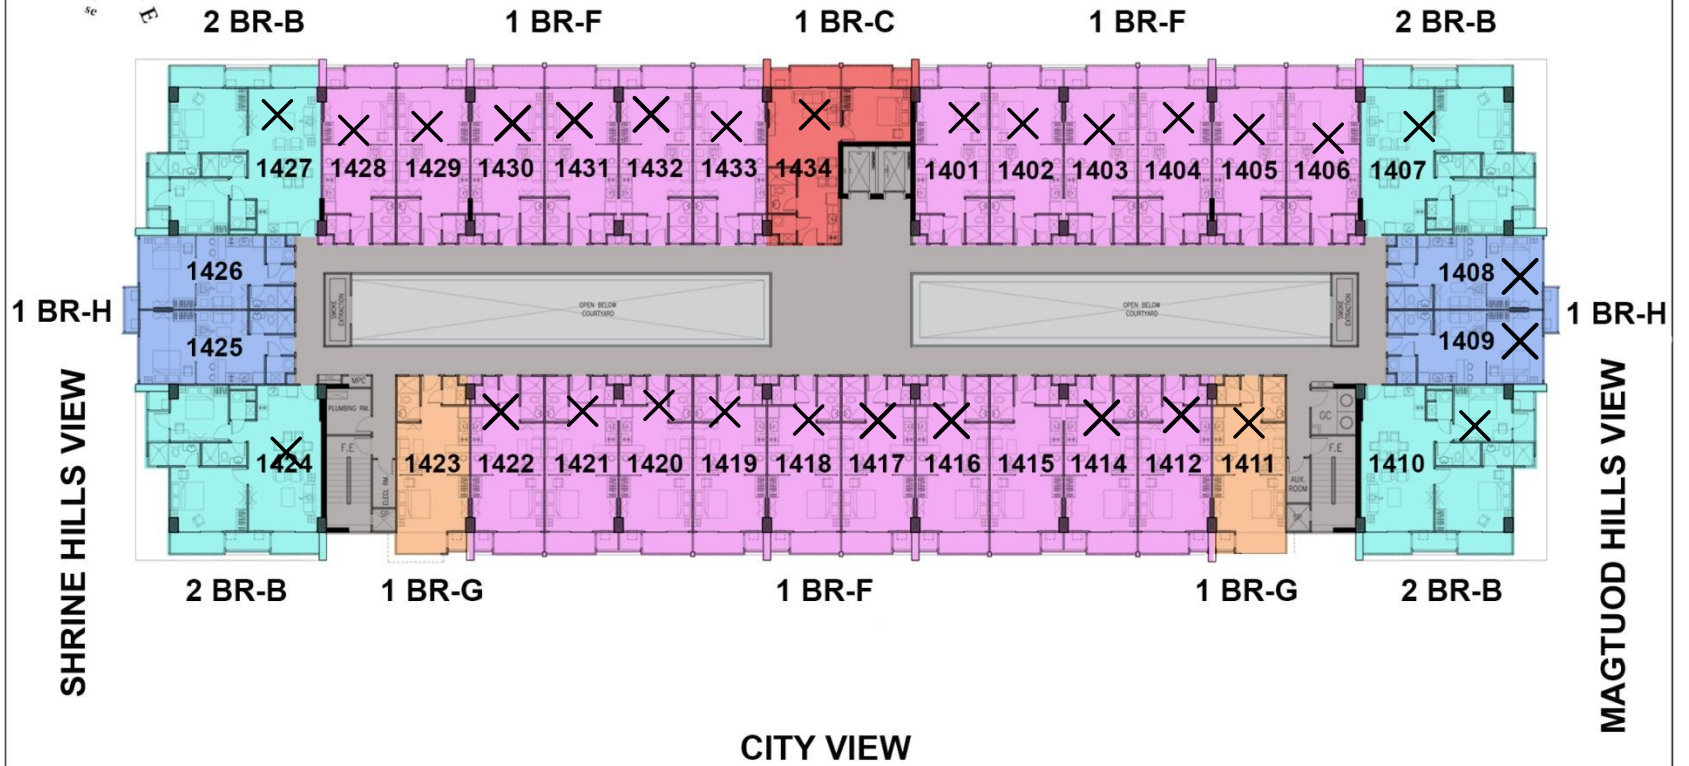

# TOWER 2

LAP POOL VIEW  
(AMENITY AREA)

11TH FLOOR PLAN

# TOWER 2

LAP POOL VIEW  
(AMENITY AREA)

12TH FLOOR PLAN

# TOWER 2

LAP POOL VIEW  
(AMENITY AREA)

14TH FLOOR PLAN

# TOWER 2

LAP POOL VIEW  
(AMENITY AREA)

15TH FLOOR PLAN