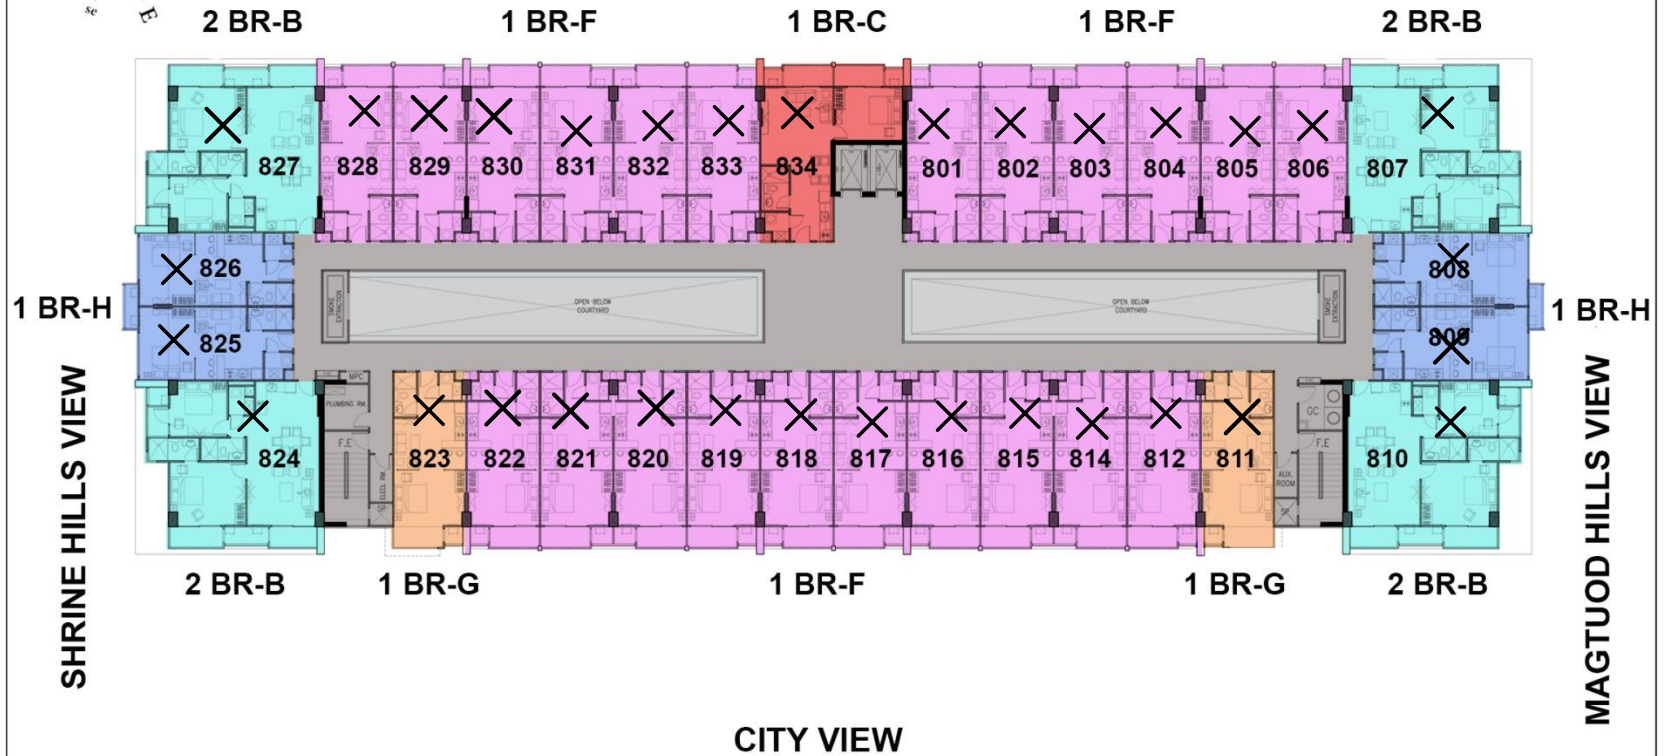

# TOWER 2

LAP POOL VIEW  
(AMENITY AREA)

5TH FLOOR PLAN

# TOWER 2

LAP POOL VIEW  
(AMENITY AREA)

6TH FLOOR PLAN

# TOWER 2

LAP POOL VIEW  
(AMENITY AREA)

8TH FLOOR PLAN

# TOWER 2

LAP POOL VIEW  
(AMENITY AREA)

9TH FLOOR PLAN