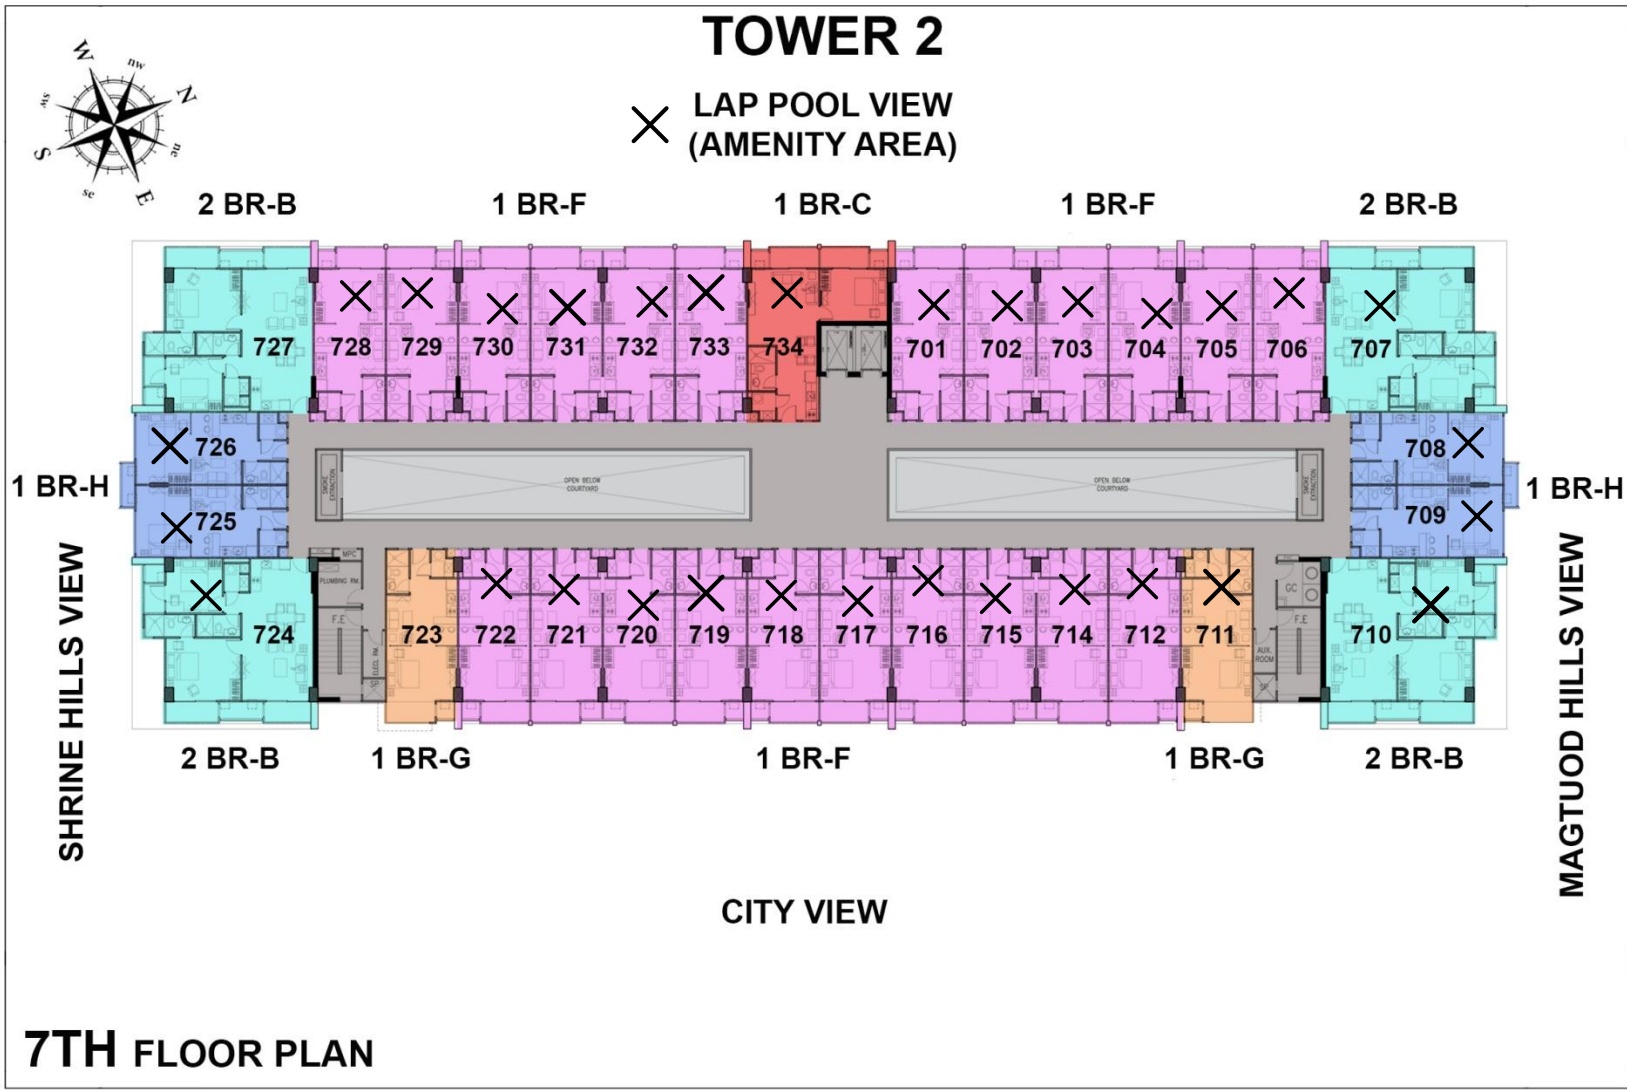

# TOWER 2

LAP POOL VIEW  
(AMENITY AREA)

4TH FLOOR PLAN

# TOWER 2

LAP POOL VIEW  
(AMENITY AREA)

5TH FLOOR PLAN

# TOWER 2

LAP POOL VIEW  
(AMENITY AREA)

6TH FLOOR PLAN

# TOWER 2

LAP POOL VIEW  
(AMENITY AREA)

8TH FLOOR PLAN