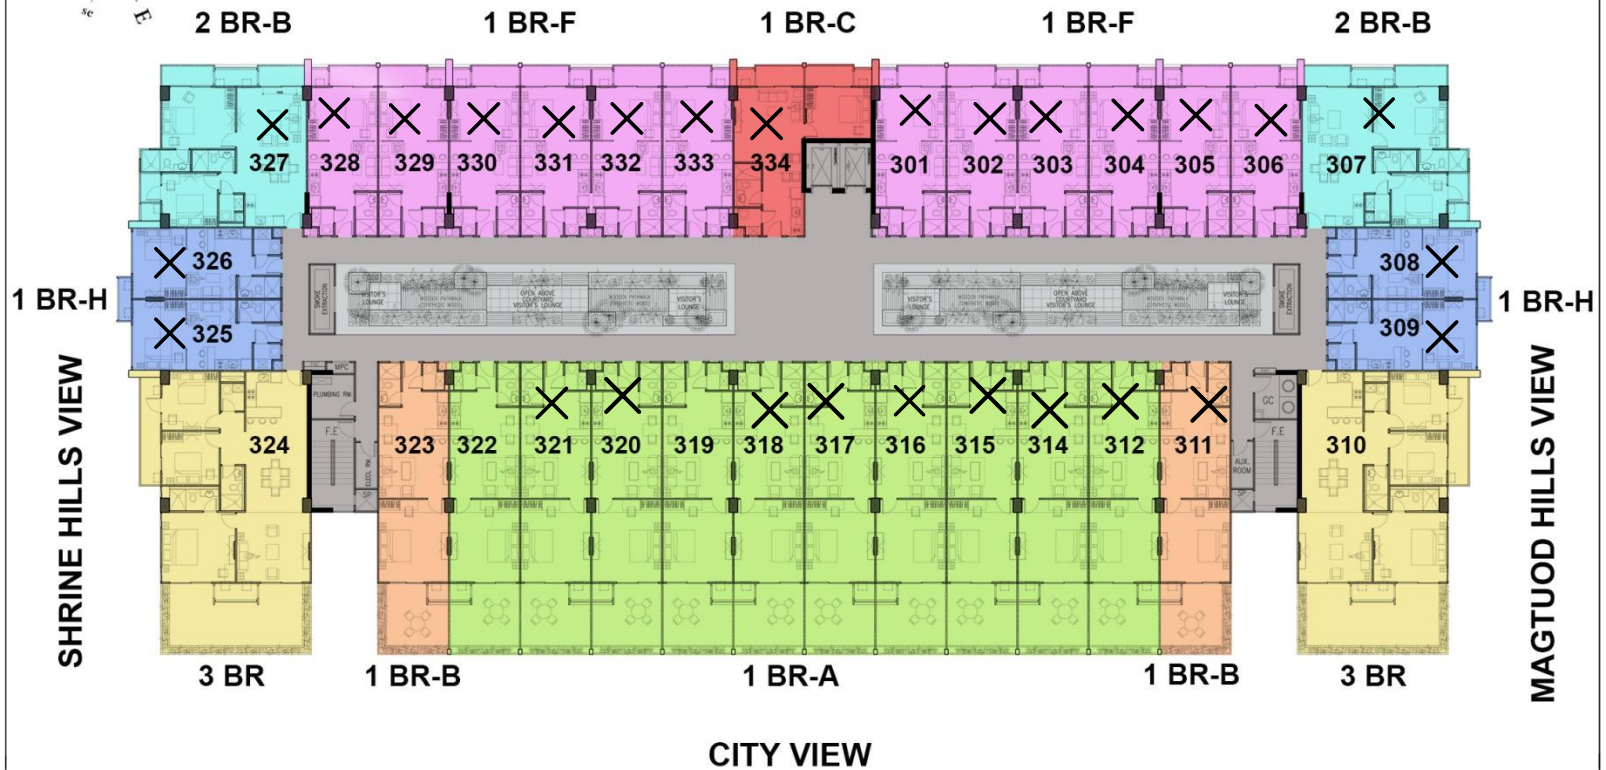

## LAP POOL VIEW (AMENITY AREA)

**3RD FLOOR PLAN**

# TOWER 2

LAP POOL VIEW  
(AMENITY AREA)

4TH FLOOR PLAN

# TOWER 2

LAP POOL VIEW  
(AMENITY AREA)

14TH FLOOR PLAN

# TOWER 2

LAP POOL VIEW  
(AMENITY AREA)

16TH FLOOR PLAN