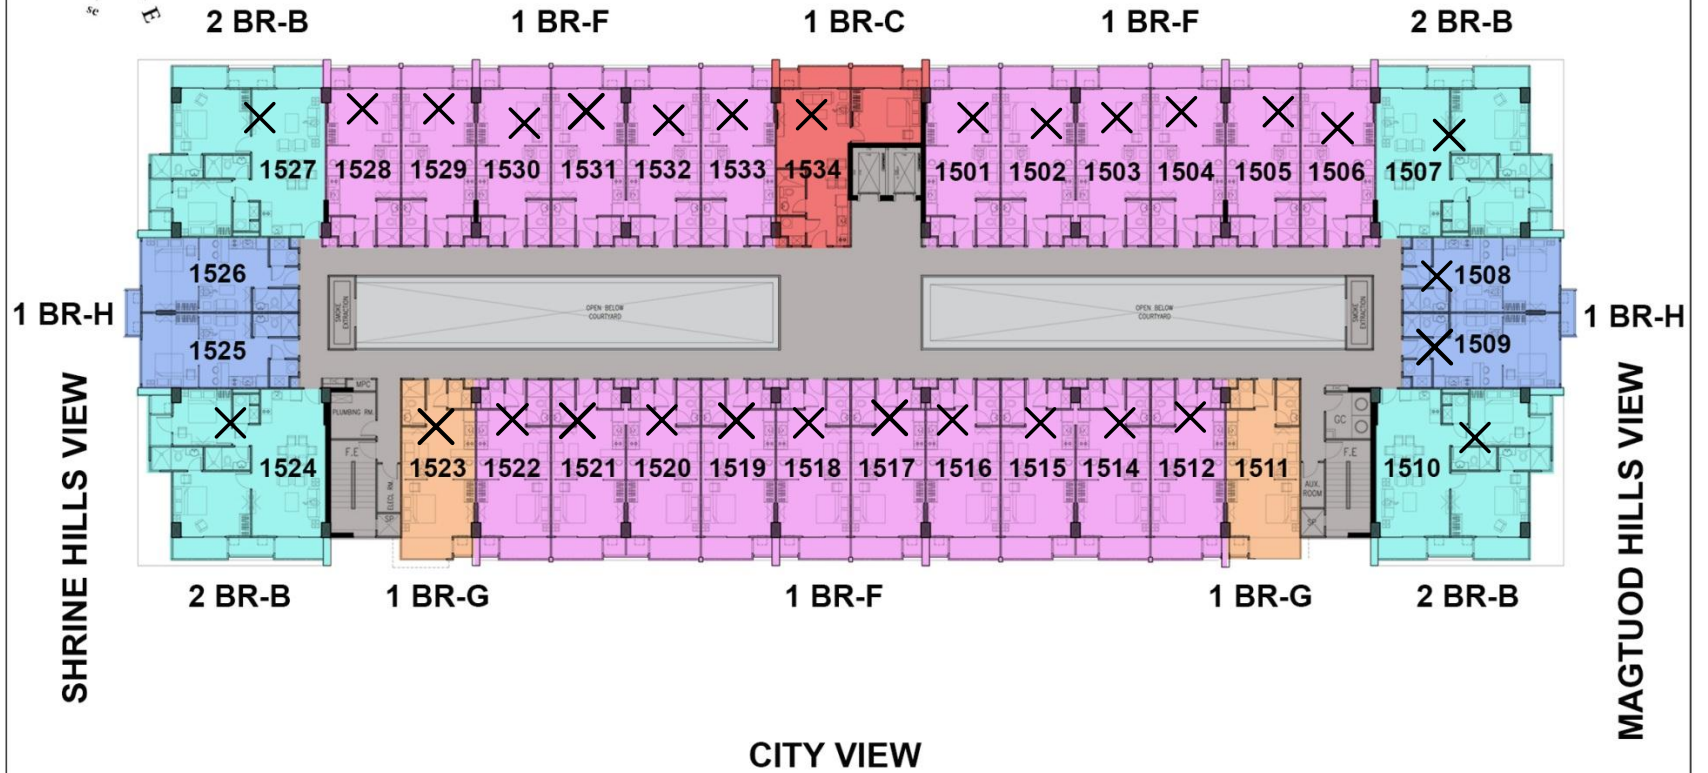

# TOWER 2

LAP POOL VIEW  
(AMENITY AREA)

12TH FLOOR PLAN

# TOWER 2

LAP POOL VIEW  
(AMENITY AREA)

14TH FLOOR PLAN

# TOWER 2

LAP POOL VIEW  
(AMENITY AREA)

15TH FLOOR PLAN

# TOWER 2

LAP POOL VIEW  
(AMENITY AREA)

16TH FLOOR PLAN