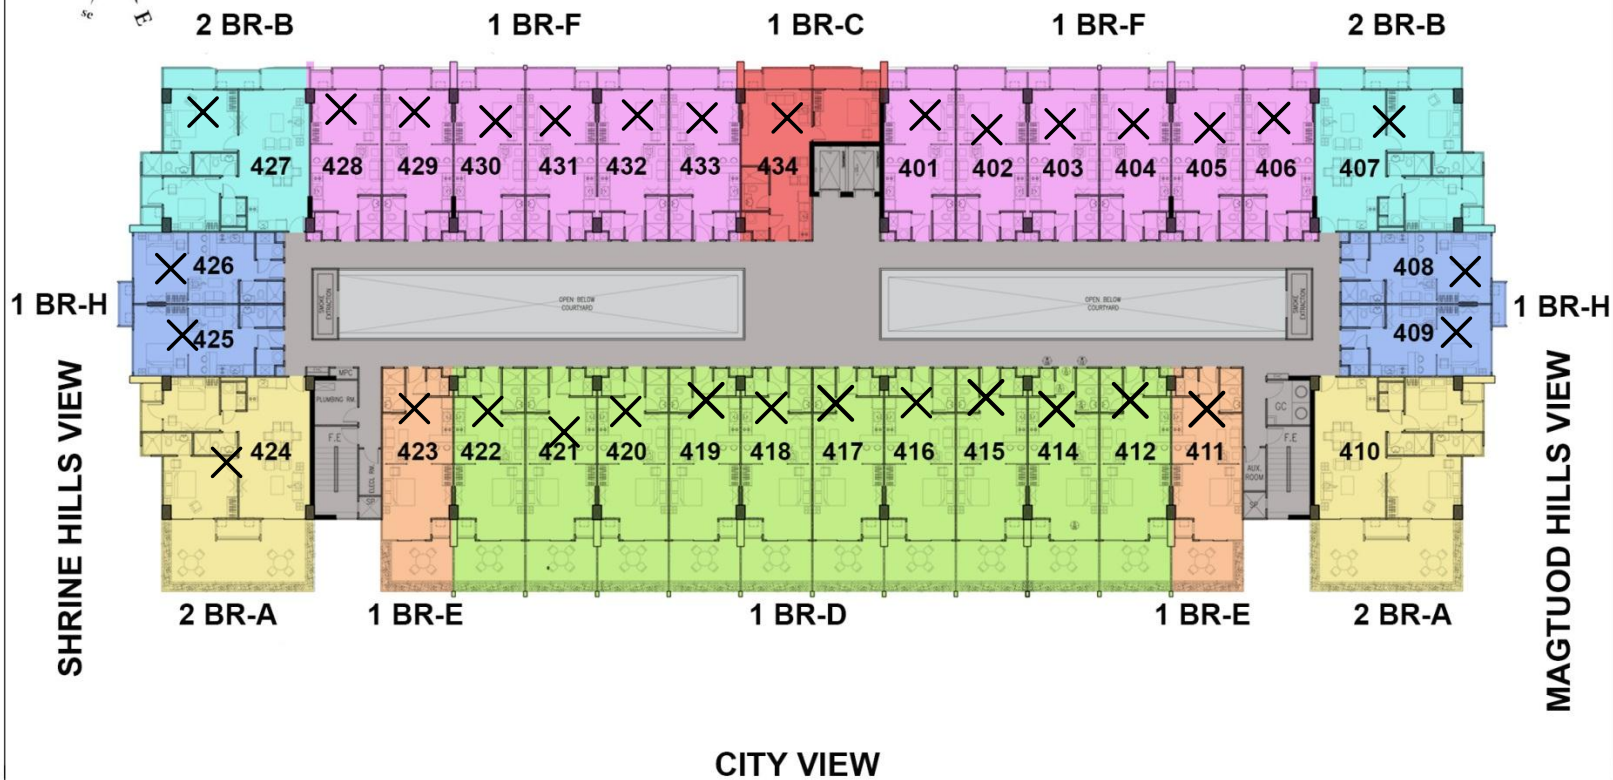

## LAP POOL VIEW (AMENITY AREA)

**3RD FLOOR PLAN**

# TOWER 2

LAP POOL VIEW  
(AMENITY AREA)

4TH FLOOR PLAN

# TOWER 2

LAP POOL VIEW  
(AMENITY AREA)

5TH FLOOR PLAN

# TOWER 2

LAP POOL VIEW  
(AMENITY AREA)

16TH FLOOR PLAN