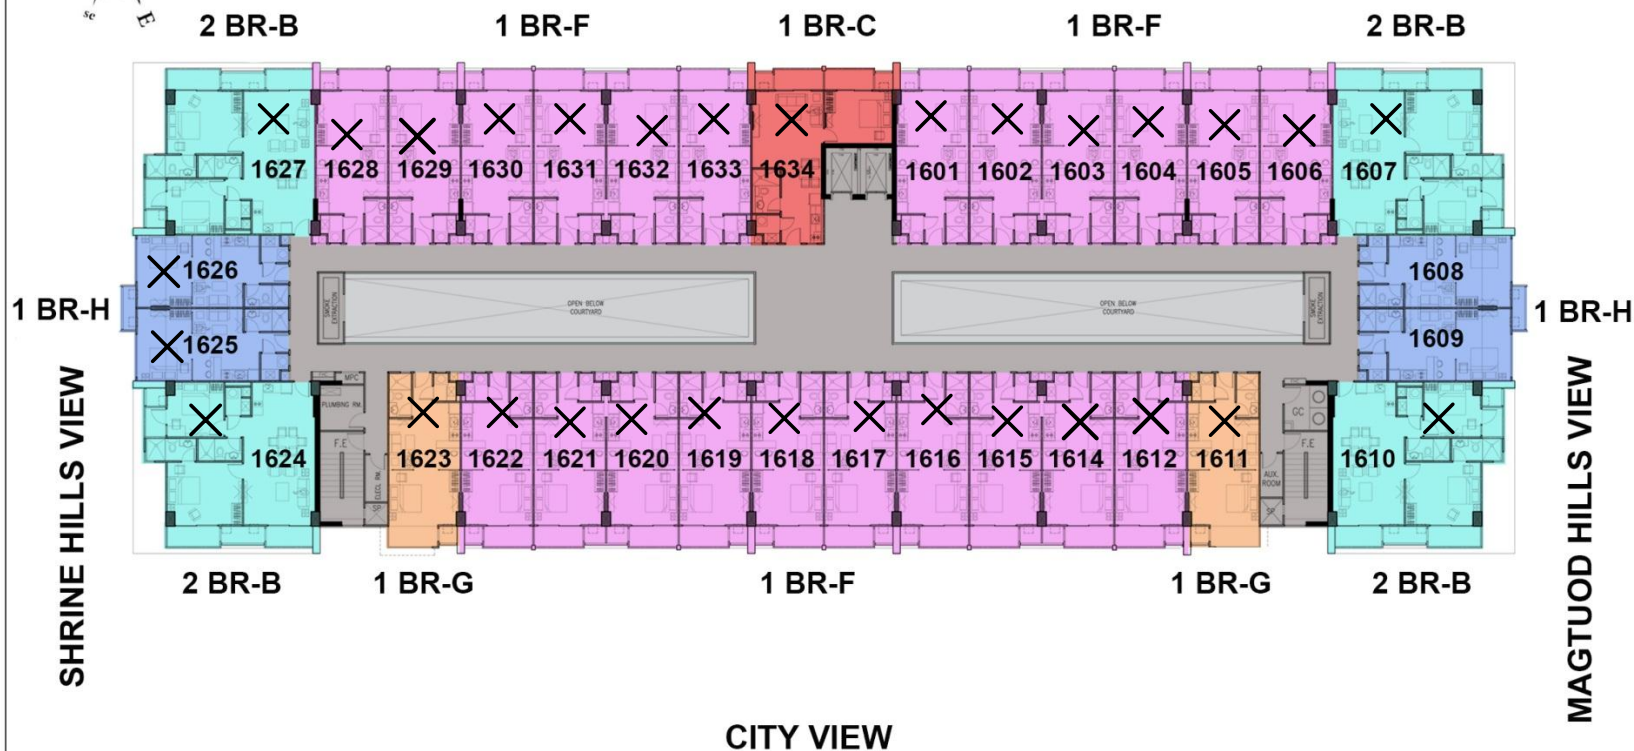

# TOWER 2

LAP POOL VIEW  
(AMENITY AREA)

12TH FLOOR PLAN

# TOWER 2

LAP POOL VIEW  
(AMENITY AREA)

14TH FLOOR PLAN

# TOWER 2

LAP POOL VIEW  
(AMENITY AREA)

15TH FLOOR PLAN

# TOWER 2

LAP POOL VIEW  
(AMENITY AREA)

16TH FLOOR PLAN