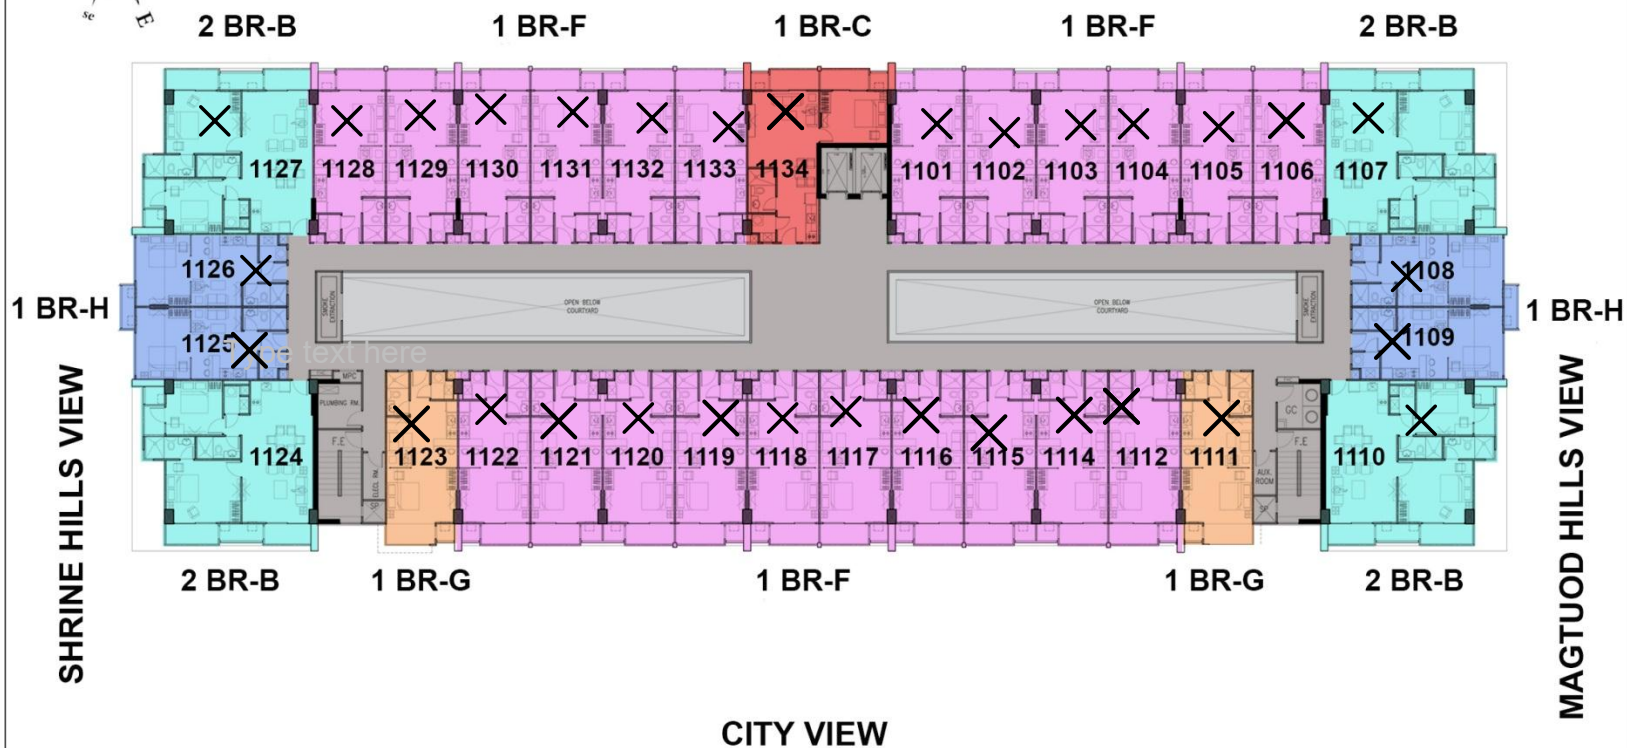

# TOWER 2

LAP POOL VIEW  
(AMENITY AREA)

10TH FLOOR PLAN

# TOWER 2

LAP POOL VIEW  
(AMENITY AREA)

11TH FLOOR PLAN

# TOWER 2

LAP POOL VIEW  
(AMENITY AREA)

12TH FLOOR PLAN

# TOWER 2

LAP POOL VIEW  
(AMENITY AREA)

14TH FLOOR PLAN